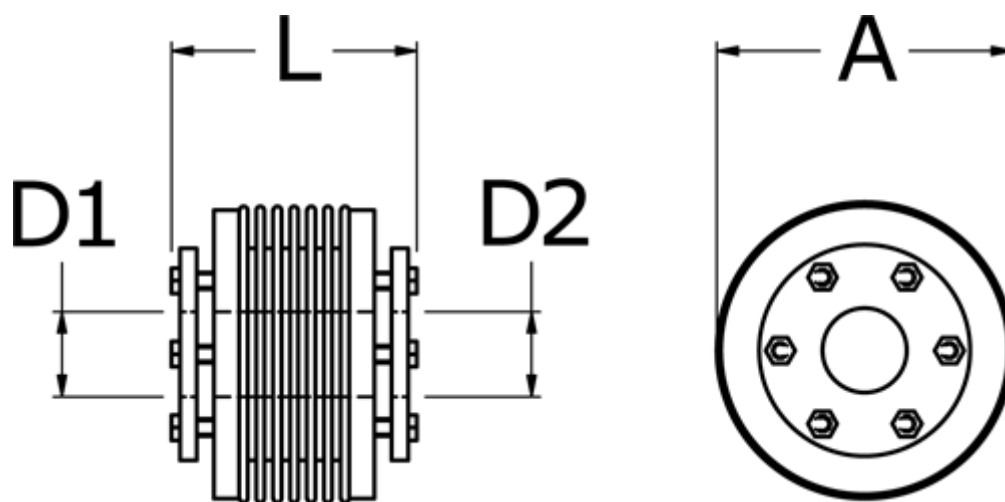

# Data Sheet

Article number: 3330501500783032

Description: Bellow coupling type 5 size150  
Length 78 mm, bore 30/32 mm

## Measures

A	= 82
D1	= 30
D2	= 32
L	= 78
Nom. torque NM (Tkn)	= 150